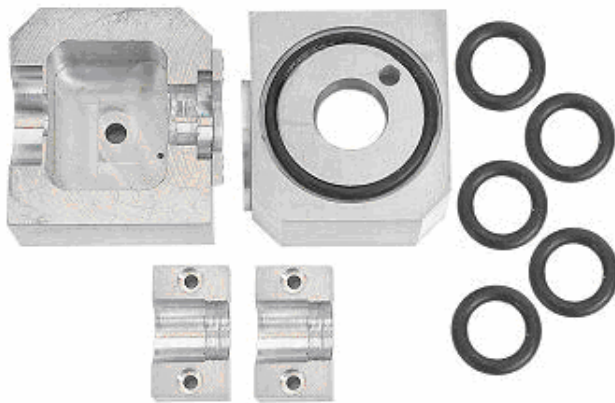

AirStream Configuration for Cable Blowing

In order to customise your AirStream to your application, please select one each from the list below, the Tube Collet Assembly, the Cable Guide Assembly and the Cable Collet Assembly.

When ordering, please have Tube and Cable dimensions available.

ORDERING DETAILS

Tube Collet & Clamp Assemblies

Product No	Description
C-1700-TBC-05	Tube Collet Assy - 05mm o/d
C-1700-TBC-07	Tube Collet Assy - 07mm o/d
C-1700-TBC-08	Tube Collet Assy - 08mm o/d
C-1700-TBC-10	Tube Collet Assy - 10mm o/d
C-1700-TBC-12	Tube Collet Assy - 12mm o/d
C-1700-TBC-14	Tube Collet Assy - 14mm o/d
C-1700-TBC-16	Tube Collet Assy - 16mm o/d

Cable Guide Assemblies

Product No	Description
C-1700-CG-0003	Cable Guide, up to 3.0mm Dia
C-1700-CG-0306	Cable Guide, 3.0 - 6.4mm Dia
C-1700-CG-0611	Cable Guide, 6.0 - 11.0mm Dia

Cable Seal Collet Assemblies

Product No	Description
C-1700-CBL-2530	Cable Seal Collet 2.5 - 3.0mm
C-1700-CBL-3038	Cable Seal Collet 3.0 - 3.8mm
C-1700-CBL-3850	Cable Seal Collet 3.8 - 5.0mm
C-1700-CBL-5064	Cable Seal Collet 5.0 - 6.4mm
C-1700-CBL-6480	Cable Seal Collet 6.4 - 8.0mm
C-1700-CBL-8011	Cable Seal Collet 8.0 - 11.0mm