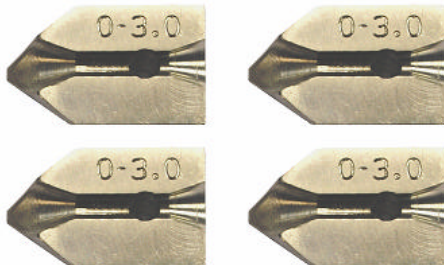

AirStream Configuration for Cable Blowing

In order to customise your AirStream to your application, please select one each from the list below, the Tube Collet Assembly, the Cable Guide Assembly and the Cable Collet Assembly.

When ordering, please have Tube and Cable dimensions available.

ORDERING DETAILS

Tube Collet & Clamp Assemblies

Product No	Description
C-1700-TBC-05	Tube Collet Assy - 05mm o/d
C-1700-TBC-07	Tube Collet Assy - 07mm o/d
C-1700-TBC-08	Tube Collet Assy - 08mm o/d
C-1700-TBC-10	Tube Collet Assy - 10mm o/d
C-1700-TBC-12	Tube Collet Assy - 12mm o/d
C-1700-TBC-14	Tube Collet Assy - 14mm o/d
C-1700-TBC-16	Tube Collet Assy - 16mm o/d

Cable Guide Assemblies

Product No	Description
C-1700-CG-0003	Cable Guide, up to 3.0mm Dia
C-1700-CG-0306	Cable Guide, 3.0 - 6.4mm Dia
C-1700-CG-0611	Cable Guide, 6.0 - 11.0mm Dia

Cable Seal Collet Assemblies