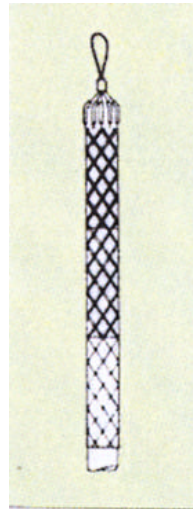

Heavy Duty Pulling Stockings

Triple Weave, Single Eye, Pulling Stockings
Flexible Eye with Shoulders - Heavy Duty

Dia Range mm	Minimum Breaking Strength kg	Grip Length mm	Product No
6 - 13	2,250	650	E-858-0631
12 - 19	3,380	825	E-858-1231
19 - 25	5,540	1,025	E-858-1931
25 - 32	9,550	1,300	E-858-2531
32 - 38	11,456	1,400	E-858-3231
38 - 48	11,456	1,400	E-858-3831
STRENGTHENED			
16 - 24	9,750	1,100	E-858-S-1631
19 - 25	13,500	1,100	E-858-S-1931
25 - 32	15,000	1,400	E-858-S-2531

Jointing Grips, Triple Weave, Pulling Stockings
with Connecting Bond - Heavy Duty

Dia Range mm	Minimum Breaking Strength kg	Grip Length mm	Product No
6 - 13	2,250	650	E-859-0630
12 - 19	3,380	825	E-859-1230
19 - 25	5,540	1,025	E-859-1930
25 - 32	9,550	1,300	E-859-2530
32 - 38	11,456	1,400	E-859-3230
38 - 48	11,456	1,400	E-859-3830

Light Duty Pulling Stocking

Single Weave, Single Eye, Pulling Stockings
Flexible Eye - Light Duty

Dia Range mm	Minimum Breaking Strength kg	Grip Length mm	Product No
6 - 10	195	110	E-860-0611
10 - 13	350	175	E-860-1011
13 - 16	567	200	E-860-1311
16 - 19	814	230	E-860-1611
19 - 25	1,172	250	E-860-1911
25 - 32	1,848	290	E-860-2511