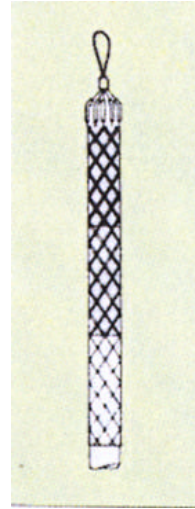

Heavy Duty Pulling Stockings

Triple Weave, Single Eye, Pulling Stockings
Flexible Eye with Shoulders - Heavy Duty

Dia Range mm	Minimum Breaking Strength kg	Grip Length mm	Product No
6 - 13	2,250	650	E-858-0631
12 - 19	3,380	825	E-858-1231
19 - 25	5,540	1,025	E-858-1931
25 - 32	9,550	1,300	E-858-2531
32 - 38	11,456	1,400	E-858-3231
38 - 48	11,456	1,400	E-858-3831
STRENGTHENED			
12 - 19	8,500	825	E-858-1231-1
16 - 24	9,750	1,100	E-858-S-1631
19 - 25	13,500	1,100	E-858-S-1931
25 - 32	15,000	1,400	E-858-S-2531
32-38	18,000	1,400	E-858-S-3231

Jointing Grips, Triple Weave, Pulling Stockings
with Connecting Bond - Heavy Duty

Dia Range mm	Minimum Breaking Strength kg	Grip Length mm	Product No
6 - 13	2,250	650	E-859-0630
12 - 19	3,380	825	E-859-1230
19 - 25	5,540	1,025	E-859-1930
25 - 32	9,550	1,300	E-859-2530
32 - 38	11,456	1,400	E-859-3230
38 - 48	11,456	1,400	E-859-3830

Light Duty Pulling Stocking

Single Weave, Single Eye, Pulling Stockings
Flexible Eye - Light Duty

Dia Range mm	Minimum Breaking Strength kg	Grip Length mm	Product No
6 - 10	195	110	E-860-0611
10 - 13	350	175	E-860-1011
13 - 16	567	200	E-860-1311
16 - 19	814	230	E-860-1611
19 - 25	1,172	250	E-860-1911
25 - 32	1,848	290	E-860-2511