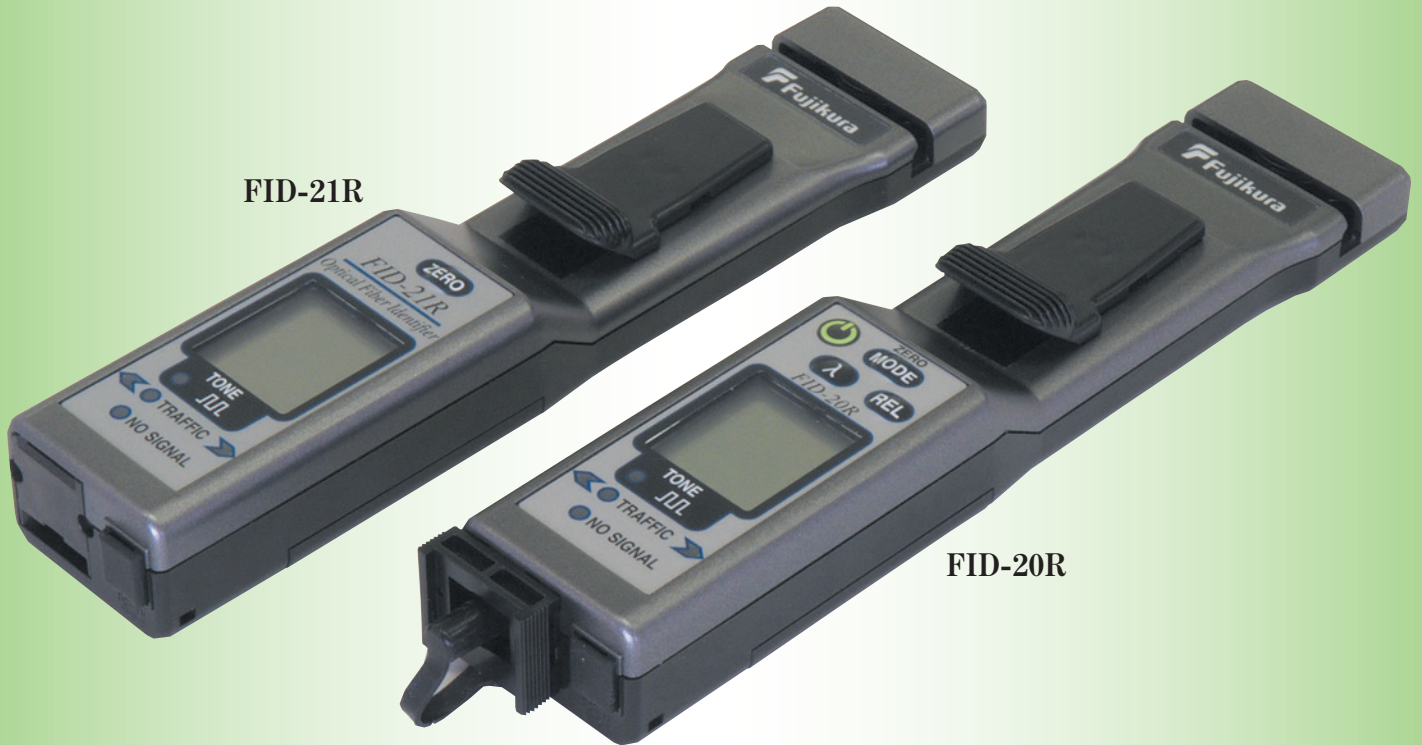

Optical Fiber Identifier

FID-20R

FID-21R

FID-21R

FID-20R

FEATURES

- Identification of traffic signal, CW light, modulated tone
- Applicable for 0.25 and 0.9mm coated fiber, up to 3mm fiber cord, up to 12 fibers ribbon
- Light signal direction discriminated
- Easy fiber clamping with long head style
- Optical power meter function provided (FID-20R)
- Battery operation

SPECIFICATIONS		
Model	FID-20R: Optical fiber identifier with power meter function FID-21R: Optical fiber identifier	
Applicable fiber	Singlemode fiber	
Wavelength response	0.9 to 1.7μm	
Operating condition	-10 to 50°C, 0 to 95% RH	
Power supply	DC with two AA batteries (1.2 to 1.5V) 100 to 240V AC with optional FID-AA2	
Dimensions	40W × 185L × 26H (mm) excluding connector (FID-20R)	
Weight	180g including batteries	
Power meter FID-20R	Wavelength response	1.31μm, 1.55μm
	Detectable kind of signal	Traffic signal, CW light, Light signal with modulated tones at 270Hz, 1kHz, 2kHz
	Detectable light power	0.1 to -60dB at modulated tone 0.1 to -40dB at traffic signal & CW light
	Accuracy	Within +/-0.3dB at 25°C

Note) Modulation: 50% +/-10% duty cycle of square wave.

STANDARD PACKAGE				
Optical fiber identifier	Plunger	Light shield rubber	Connector head	Instruction manual
FID-20R	PL-01	LSR-01	OCH-01-UC (Universal type)	English
FID-21R	PL-01	LSR-01	-	English