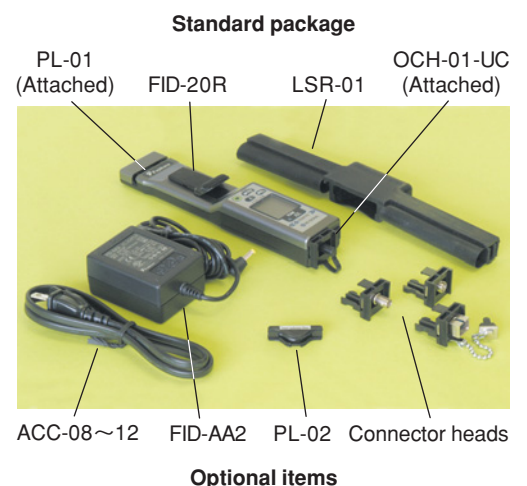

Optical Fiber Identifier

FID-20R

FID-21R

FID-21R

FID-20R

FEATURES

- Identification of traffic signal, CW light, modulated tone
- Applicable for 0.25 and 0.9mm coated fiber, up to 3mm fiber cord, up to 12 fibers ribbon
- Light signal direction discriminated
- Easy fiber clamping with long head style
- Optical power meter function provided (FID-20R)
- Battery operation

SPECIFICATIONS		
Model	FID-20R: Optical fiber identifier with power meter function FID-21R: Optical fiber identifier	
Applicable fiber	Singlemode fiber	
Wavelength response	0.9 to 1.7μm	
Operating condition	-10 to 50°C, 0 to 95% RH	
Power supply	DC with two AA batteries (1.2 to 1.5V) 100 to 240V AC with optional FID-AA2	
Dimensions	40W × 185L × 26H (mm) excluding connector (FID-20R)	
Weight	180g including batteries	
Power meter FID-20R	Wavelength response	1.31μm, 1.55μm
	Detectable kind of signal	Traffic signal, CW light, Light signal with modulated tones at 270Hz, 1kHz, 2kHz
	Detectable light power	0.1 to -60dB at modulated tone 0.1 to -40dB at traffic signal & CW light
	Accuracy	Within +/-0.3dB at 25°C

Note) Modulation: 50% +/-10% duty cycle of square wave.

STANDARD PACKAGE				
Optical fiber identifier	Plunger	Light shield rubber	Connector head	Instruction manual
FID-20R	PL-01	LSR-01	OCH-01-UC (Universal type)	English
FID-21R	PL-01	LSR-01	-	English

OPTIONAL ITEMS				
Optical fiber identifier	Plunger	AC adapter	AC power cord	Connector head
FID-20R	PL-02	FID-AA2	ACC-08~12	OCH-01-SC
				OCH-01-FC
				OCH-01-ST
FID-21R	PL-02	FID-AA2	ACC-08~12	-

Specifications and descriptions are subject to change without prior notice.