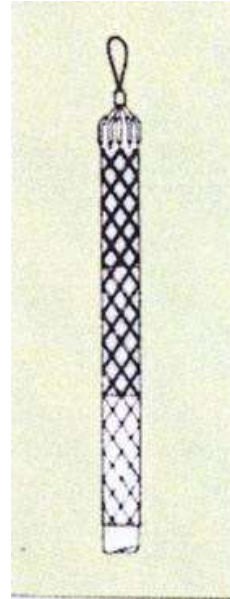

Heavy Duty Pulling Stockings

Triple Weave, Single Eye, Pulling Stockings Flexible Eye with Shoulders – Heavy Duty

Dia Range mm	Minimum Breaking Strength kg	Grip Length mm	Product No
6 - 13	2,250	650	E-858-0631
12 - 19	3,380	825	E-858-1231
19 - 25	5,540	1,025	E-858-1931
25 - 32	9,550	1,300	E-858-2531
32 - 38	11,456	1,400	E-858-3231
38 - 48	11,456	1,400	E-858-3831
STRENGTHENED			
12 - 19	8,500	825	E-858-1231-1
16 - 24	9,750	1,100	E-858-S-1631
19 - 25	13,500	1,100	E-858-S-1931
25 - 32	15,000	1,400	E-858-S-2531
32 - 38	18,000	1,400	E-858-S-3231
38 - 48	24,000	1,400	E-858-S-3831-1

Jointing Grips, Triple Weave, Pulling Stockings with Connecting Bond – Heavy Duty

Dia Range mm	Minimum Breaking Strength kg	Grip Length mm	Product No
6 - 13	2,250	650	E-859-0630
12 - 19	3,380	825	E-859-1230
19 - 25	5,540	1,025	E-859-1930
25 - 32	9,550	1,300	E-859-2530
32 - 38	11,456	1,400	E-859-3230
38 - 48	11,456	1,400	E-859-3830

Light Duty Pulling Stocking

Single Weave, Single Eye, Pulling Stockings Flexible Eye – Light Duty

Dia Range mm	Minimum Breaking Strength kg	Grip Length mm	Product No
6 - 10	195	110	E-860-0611
10 - 13	350	175	E-860-1011
13 - 16	567	200	E-860-1311
16 - 19	814	230	E-860-1611
19 - 25	1,172	250	E-860-1911
25 - 32	1,848	290	E-860-2511